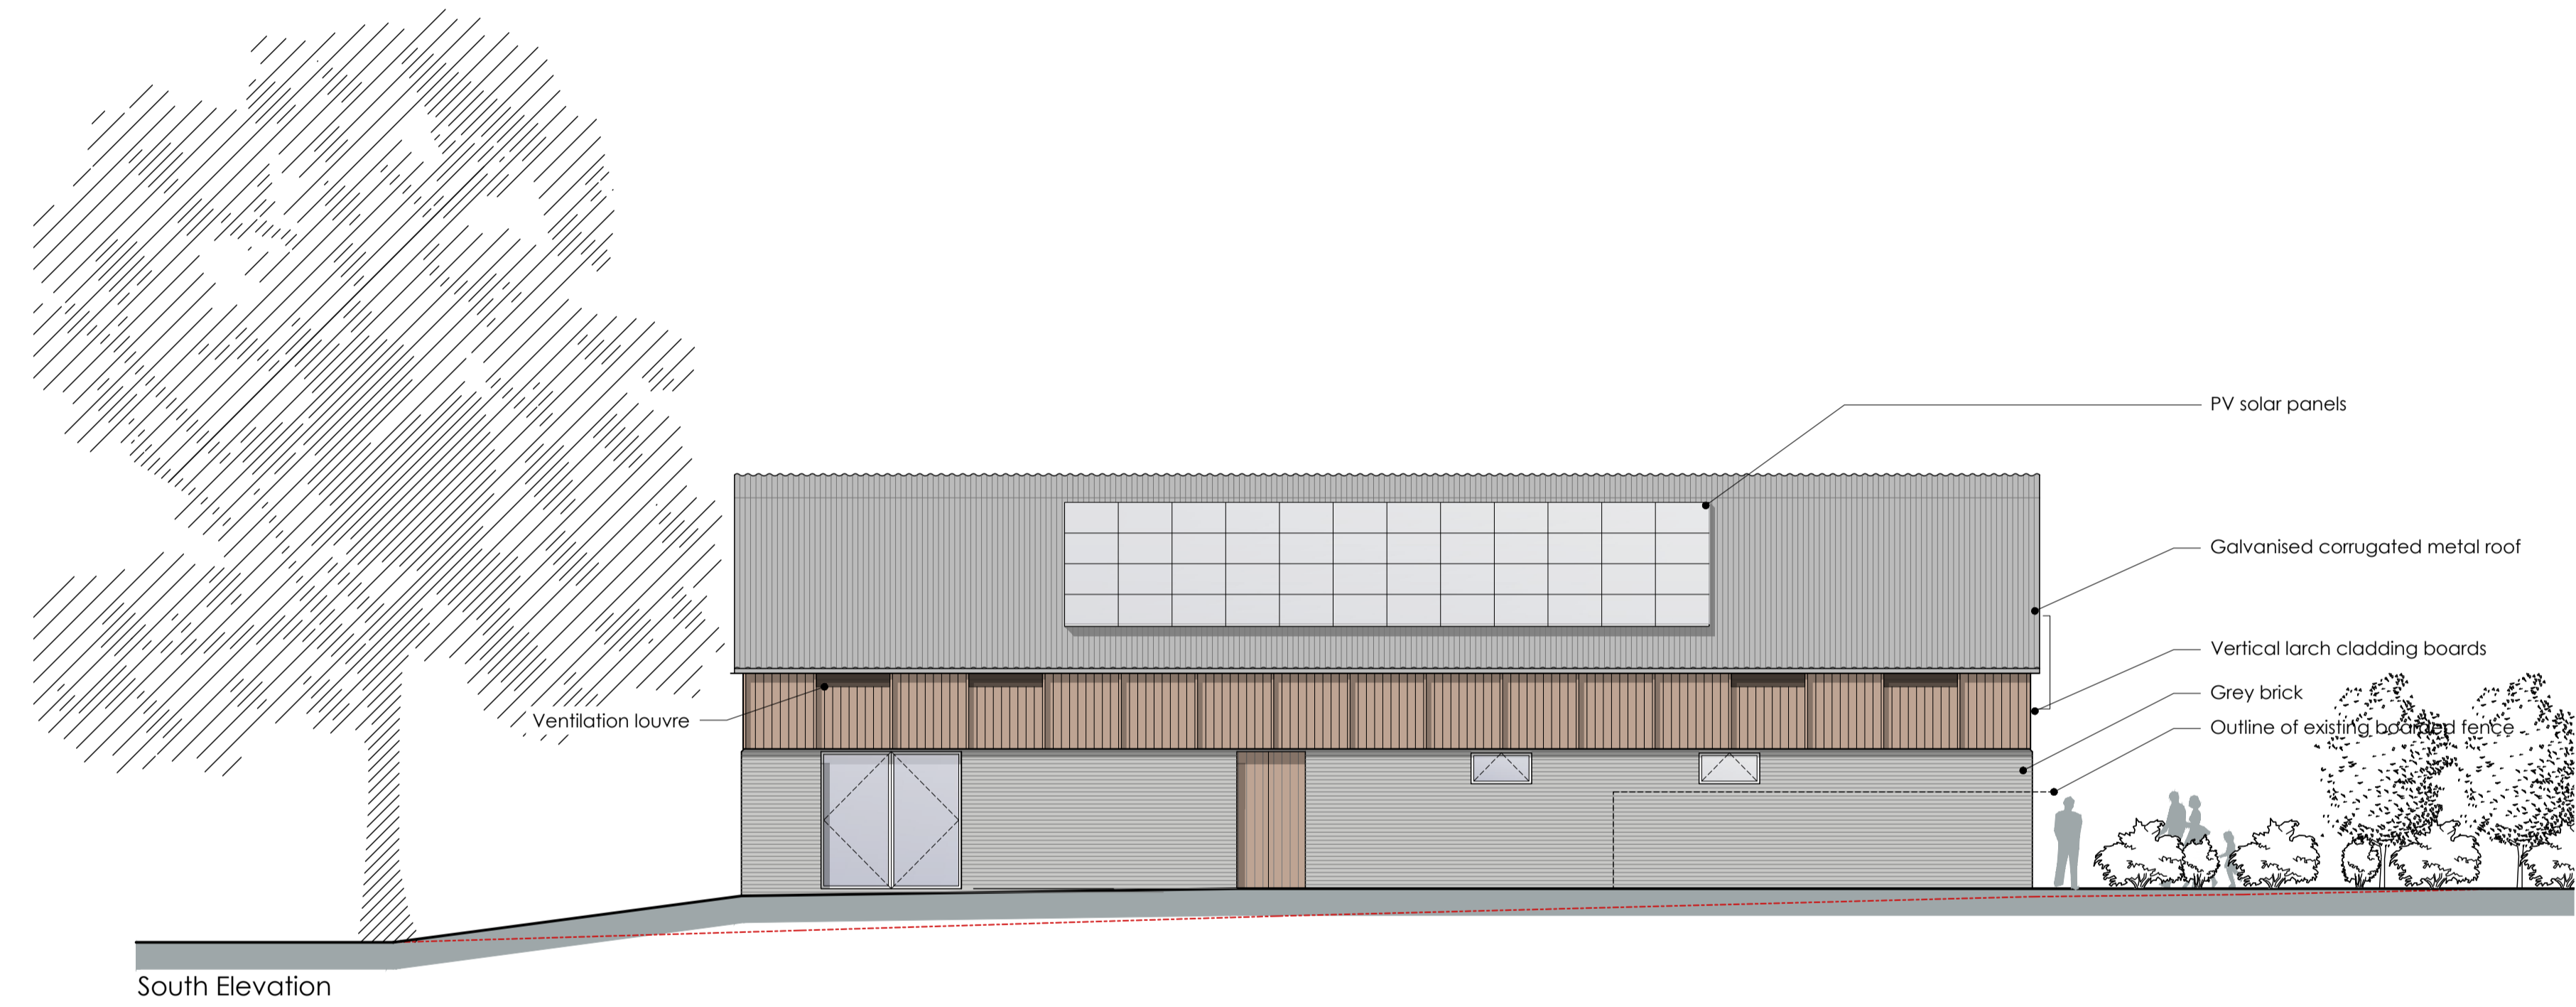

Small Hall Section

Main Hall Section

South Elevation

North Elevation

Revision	Date	Initials	Notes
D	01/04/2021	jt	Issued for planning
C	19/03/2021	jt	Materials updated
B	04/12/2020	jt	Louvre added to elevations
A	04/12/2020	jt	Cladding revised
/	-	-	-

WINSCOMBE
WinSpace

Proposed Elevations & Sections

PLANNING

benjamin + beauchamp
architecture design conservation
the borough studios, the borough,
wedmore, somerset BS28 4EB
T 01934 713313 F 01934 713314

Drawn by: Date: 11/02/2120 Scale: 1:100 at A1
Drawing No: 0785.P.006 rev D